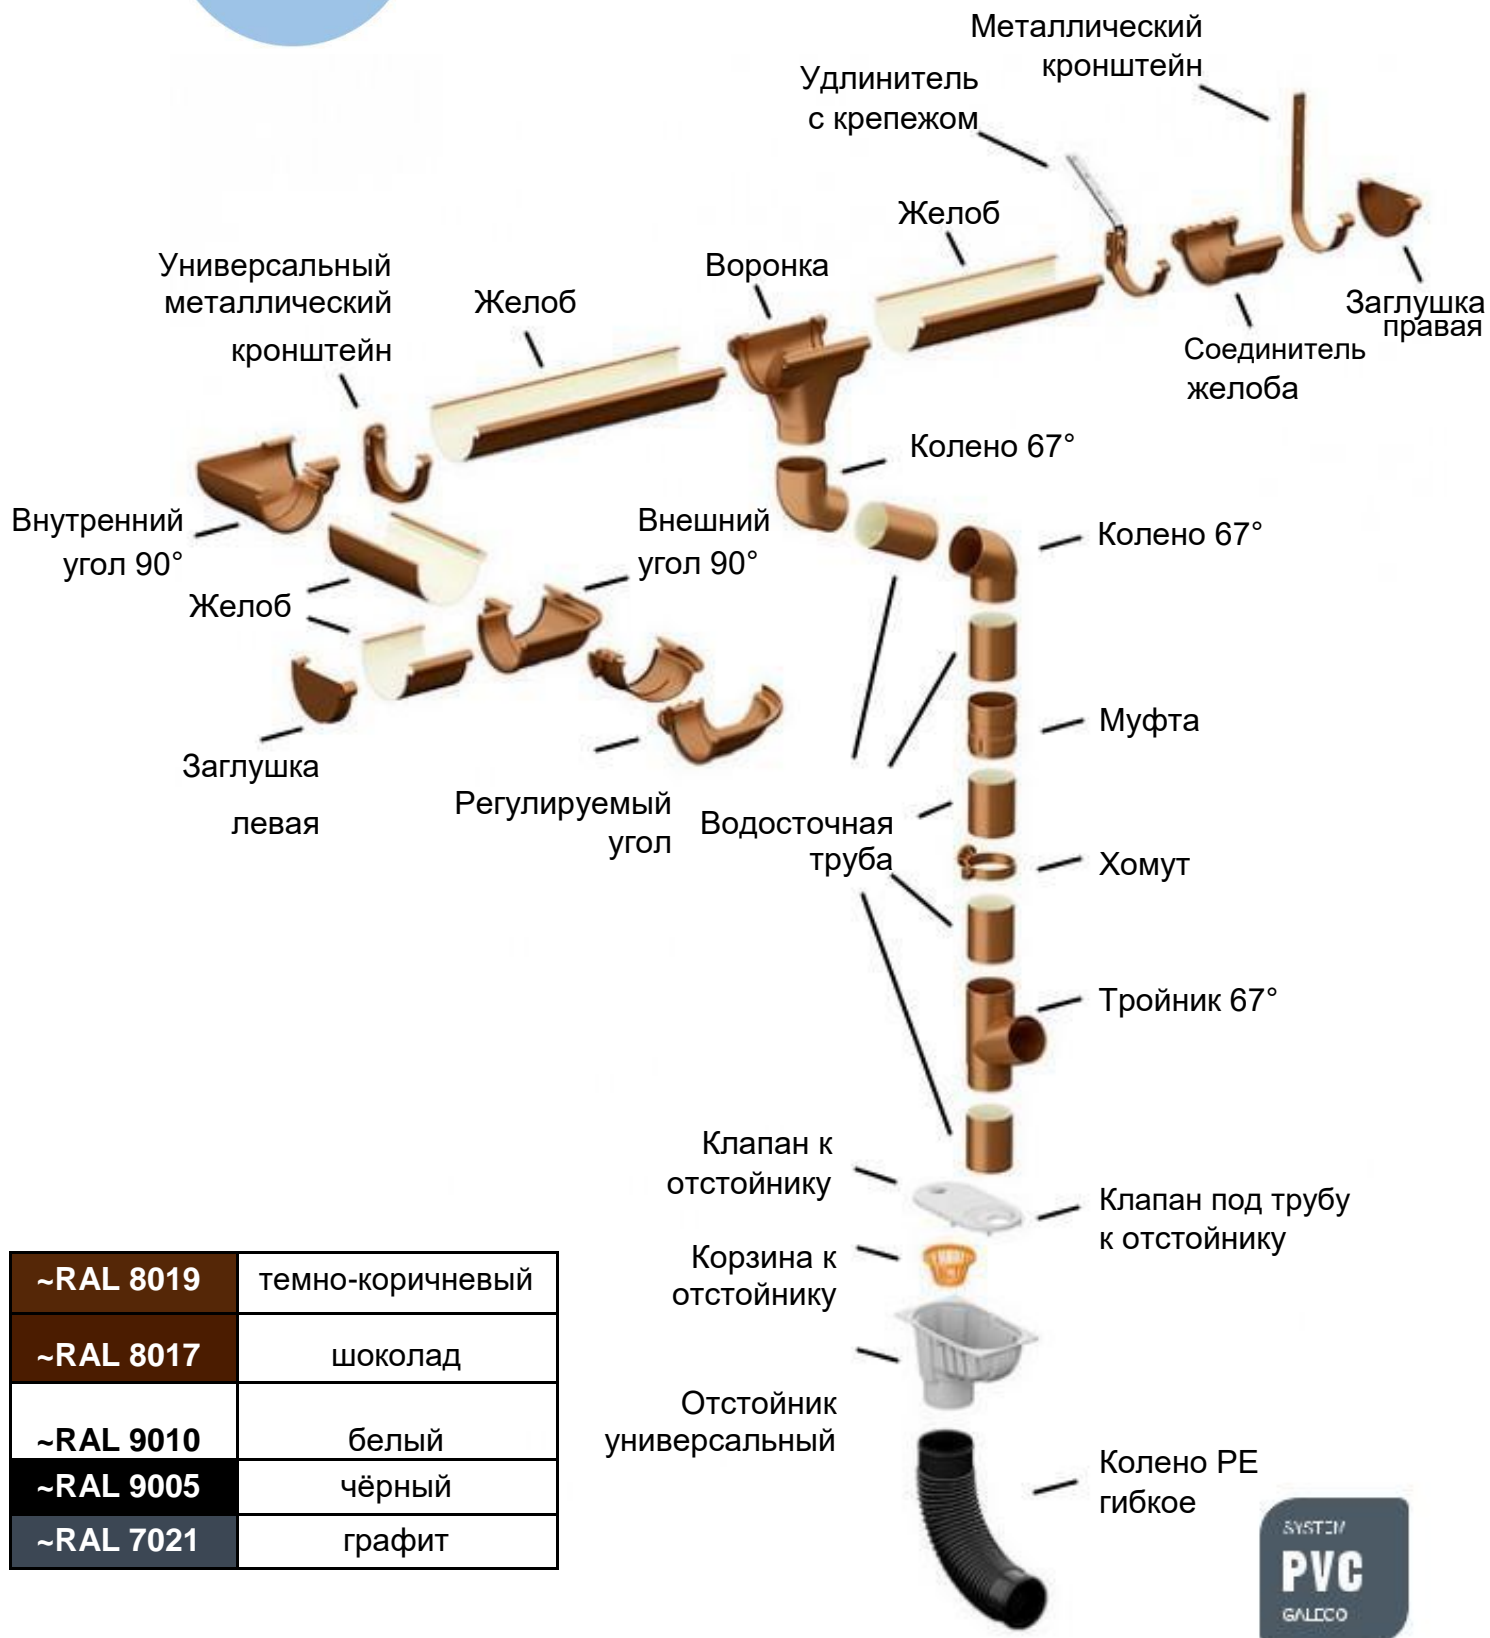

Водосточные системы Galeco PVC

~RAL 8019	темно-коричневый
~RAL 8017	шоколад
~RAL 9010	белый
~RAL 9005	чёрный
~RAL 7021	графит